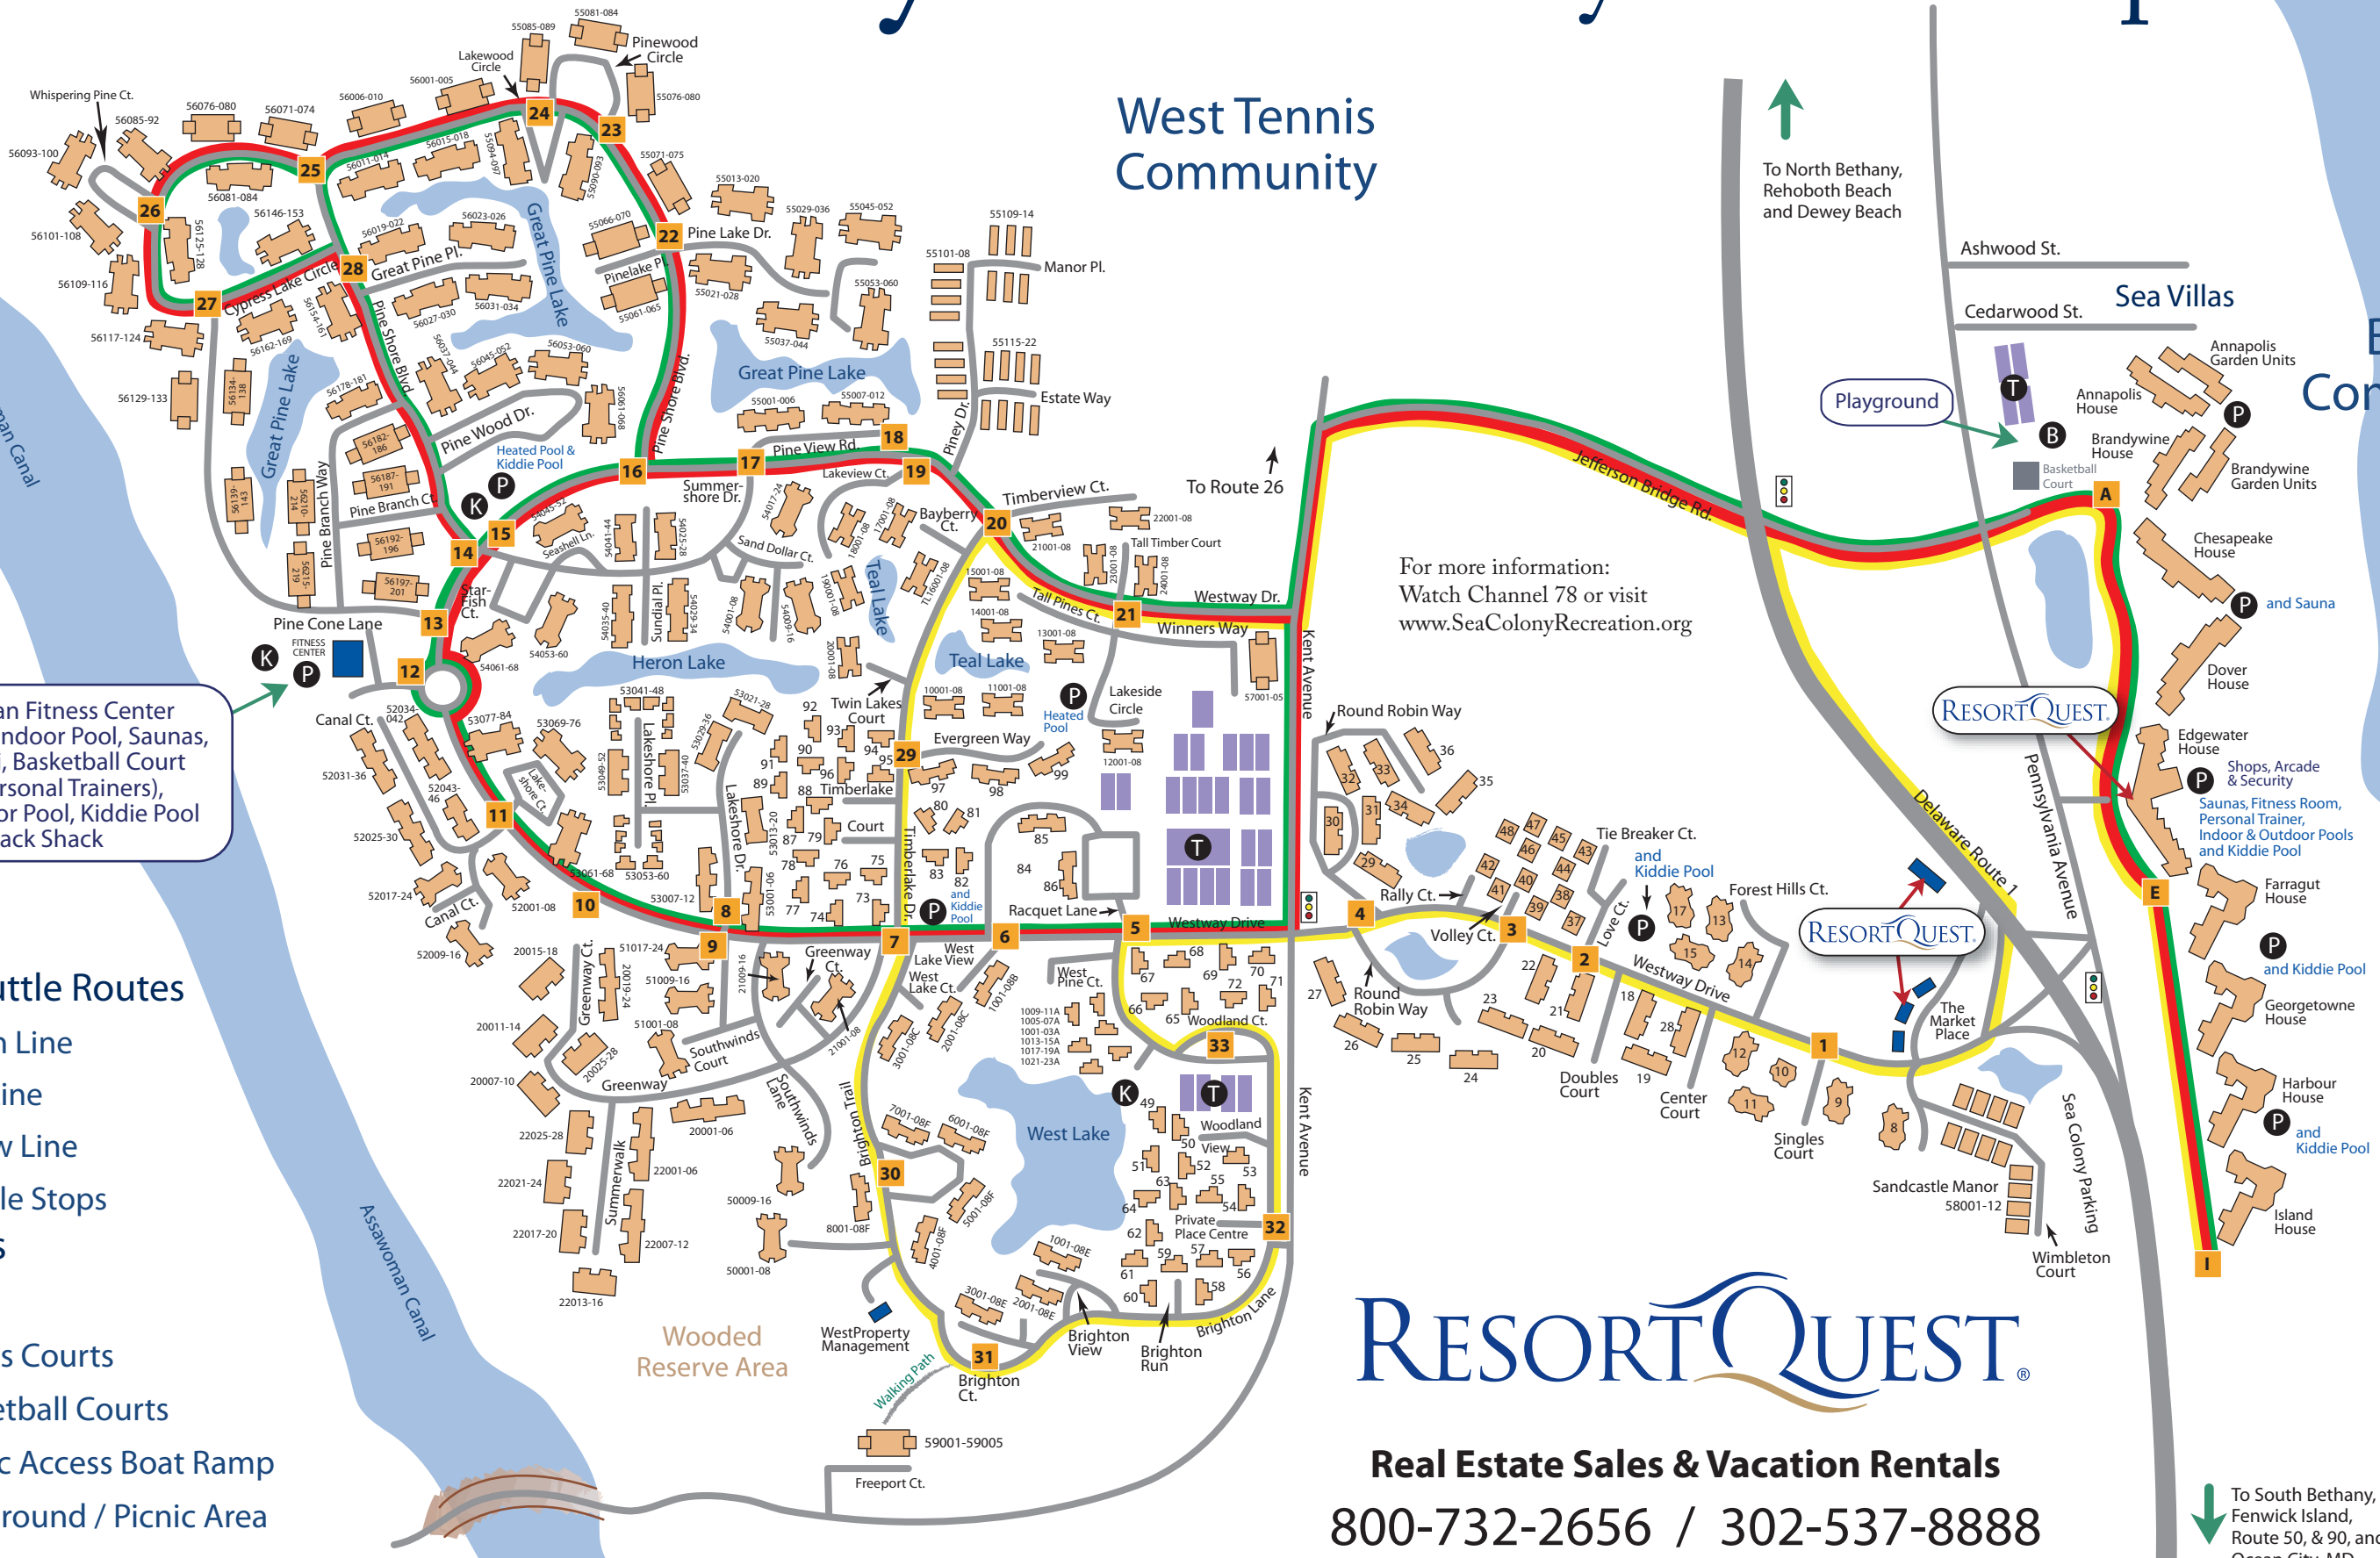

Sea Colony - Community Tram Map

West Tennis Community

Beach Community

Atlantic Ocean

Freeman Fitness Center (Gym, Indoor Pool, Saunas, Jacuzzi, Basketball Court and Personal Trainers), Outdoor Pool, Kiddie Pool and Snack Shack

For more information:
Watch Channel 78 or visit
www.SeaColonyRecreation.org

To North Bethany,
Rehoboth Beach
and Dewey Beach

To South Bethany,
Fenwick Island,
Route 50, & 90, and
Ocean City, MD

Beach Shuttle Routes

- = Green Line
- = Red Line
- = Yellow Line
- = Shuttle Stops

Amenities

- P = Pool
- T = Tennis Courts
- B = Basketball Courts
- R = Public Access Boat Ramp
- K = Playground / Picnic Area

©2009 by ResortQuest International.
Subject to change without notice. This map is for the exclusive use of ResortQuest Delaware Beaches and its clients. Any use of this map, or any portion thereof, without express written permission from ResortQuest Delaware Beaches is strictly prohibited and punishable by any applicable laws and subject to civil actions.

RESORTQUEST®

Real Estate Sales & Vacation Rentals

800-732-2656 / 302-537-8888

P.O. Box 480 Bethany Beach, Delaware 19930

RENTALS: www.ResortQuestDelaware.com

SALES: www.ResortQuestDE.com